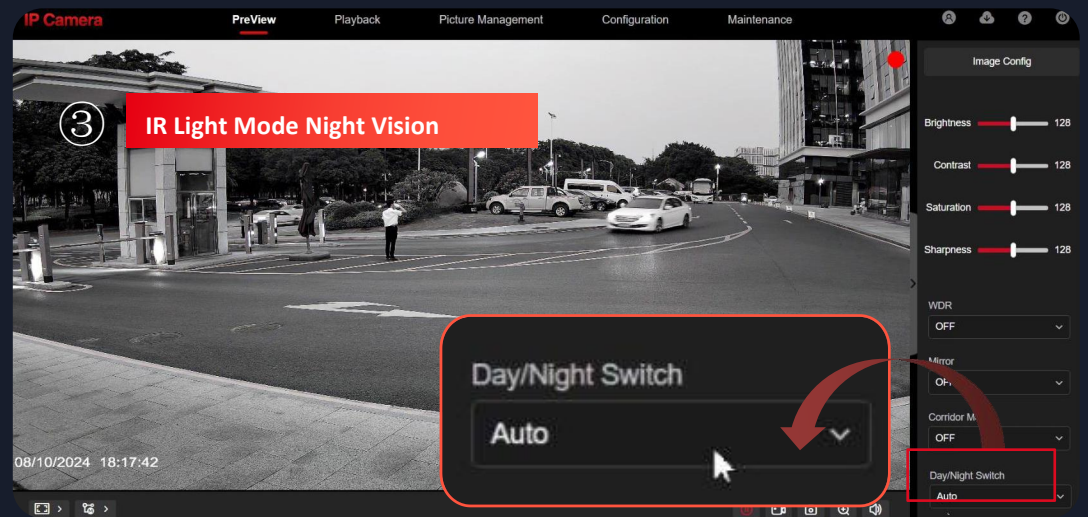

BMSD

BMSC

BMMB

BMMC

BMMD

Smart Hybrid Light

Smart Hybrid Light Configuration

"Configuration" → "Image" → "Supplement Light Mode", including "Intelligent", "Warm Light" and "IR Light".

Test Effect Comparison

Perimeter Protection

Loitering Detection / People Gathering Detection (Based on Human Detection)

Intrusion Detection / Line Crossing Detection / Enter Area / Leave Area (Based on Human and Vehicle Detection)

Loitering Detection

People Gathering Detection

Intrusion Detection

Line Crossing Detection

Enter Area

Leave Area

Intrusion Detection

Line Crossing Detection

Enter Area

Leave Area

NEW AI Function

Face Detection & Recognition
Face Comparison
with Longse NVR

Illegal Parking
(based on vehicle shape and
License plates)

Line Crossing Count
(based on human shape&vehicle
detection)