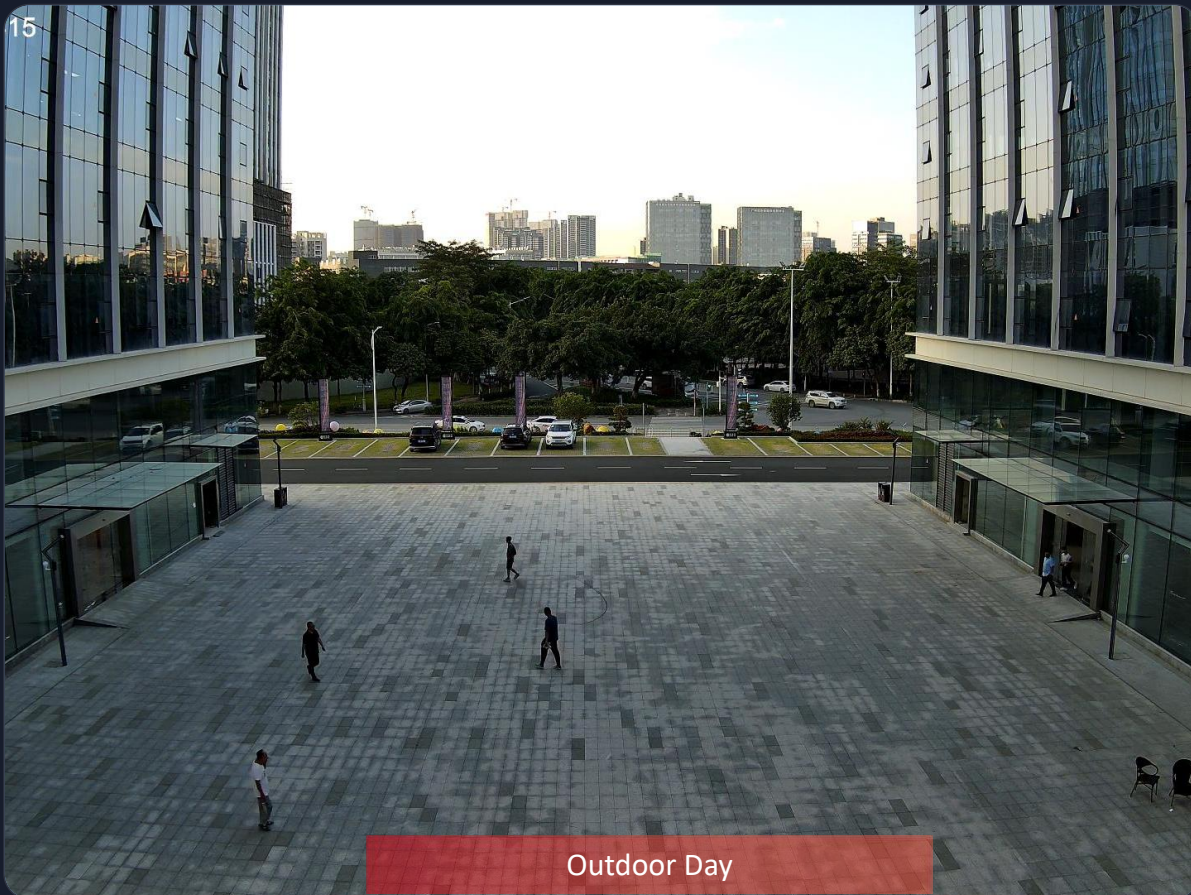

Test Effect Comparison

Perimeter Protection

Loitering Detection / People Gathering Detection (Based on Human Detection)

Intrusion Detection / Line Crossing Detection / Enter Area / Leave Area (Based on Human and Vehicle Detection)

Loitering Detection

People Gathering Detection

Intrusion Detection

Line Crossing Detection

Enter Area

Leave Area

Intrusion Detection

Line Crossing Detection