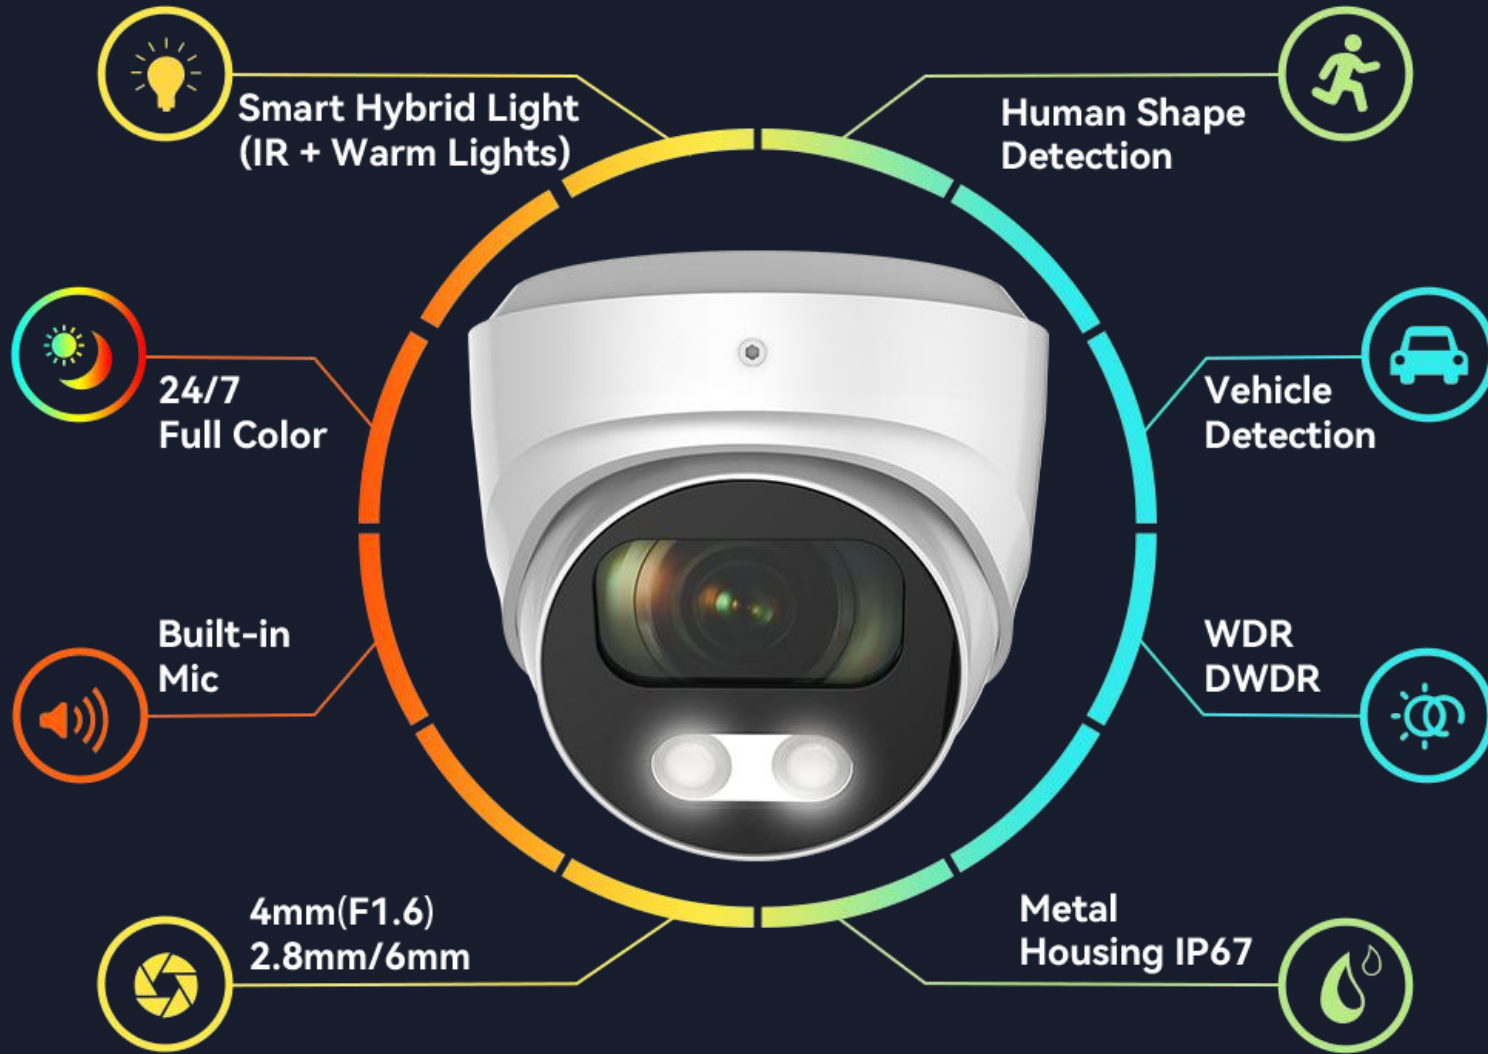

24/7 Full Color Smart Hybrid Light

Warm Light Mode

Intelligent Mode

IR Light Mode

Hybrid Light
(IR+Warm Light)

Human Shape
Detection

Vehicle
Detection

24/7
Full Color

Built in Mic

Alarm

Smart Hybrid Light Features

Optional Function

External Reset

Audio In/Out

SD Card Slot

Built-in Speaker