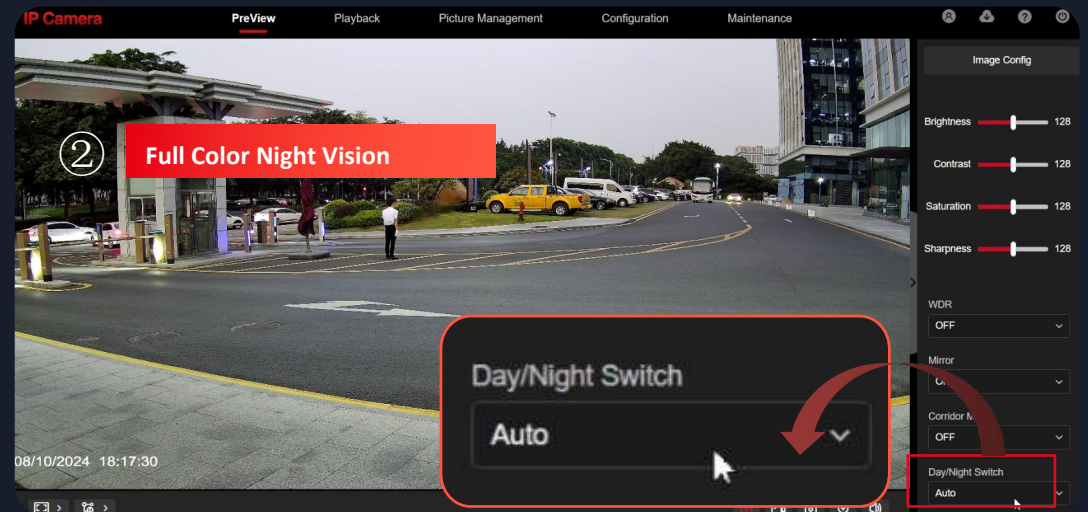

BMSD

BMSC

BMMB

BMMC

BMMD

Smart Hybrid Light

Smart Hybrid Light Configuration

"Configuration" → "Image" → "Supplement Light Mode", including "Intelligent", "Warm Light" and "IR Light".

Test Effect Comparison

Perimeter Protection

Loitering Detection / People Gathering Detection (Based on Human Detection)

Intrusion Detection / Line Crossing Detection / Enter Area / Leave Area (Based on Human and Vehicle Detection)

Loitering Detection

People Gathering Detection

Intrusion Detection

Line Crossing Detection

Enter Area

Leave Area

Intrusion Detection

Line Crossing Detection

Enter Area

Leave Area

NEW AI Function

Face Detection & Recognition
Face Comparison
with Longse NVR

Illegal Parking
(based on vehicle shape and
License plates)

Line Crossing Count
(based on human shape&vehicle
detection)