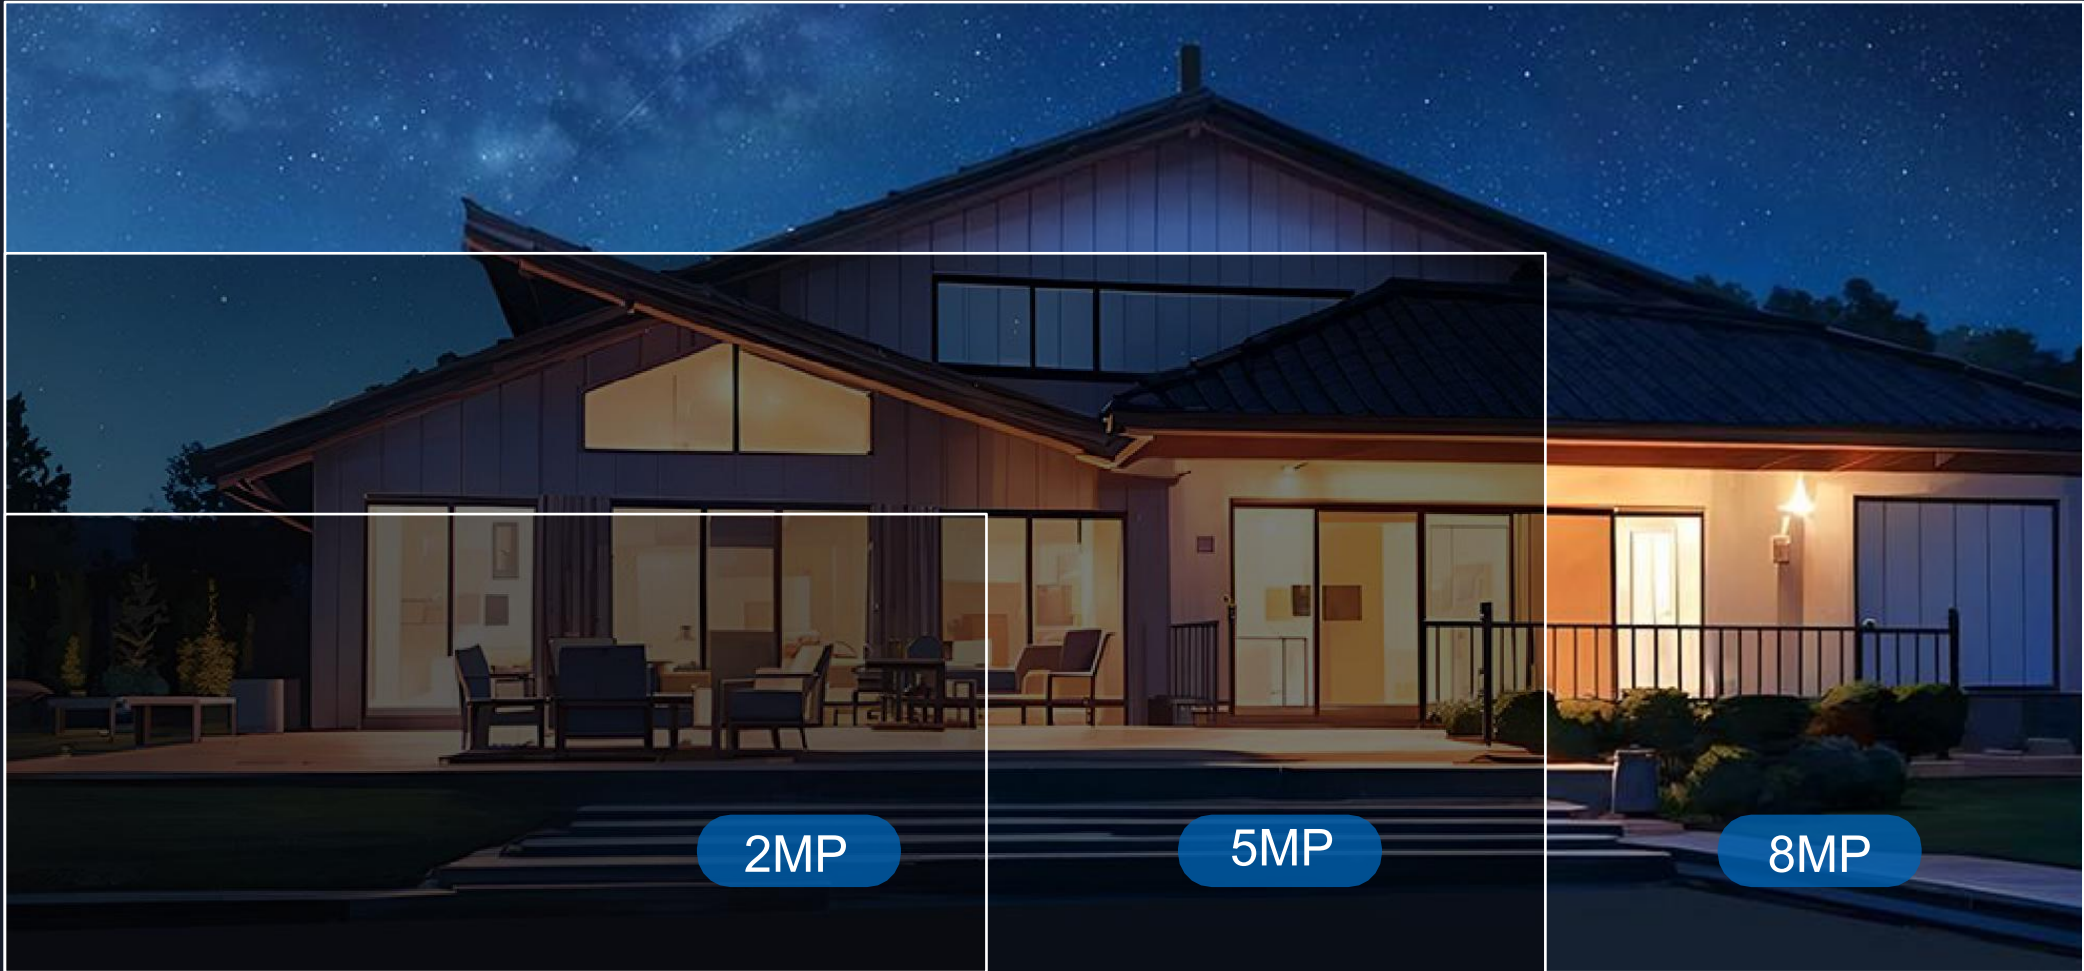

Occupying storage space

H.265

H.264

50%

occupied bandwidth

H.265

H.264

High Definition Image

4K HD image quality with vivid detail and realistic colors, providing a stunning visual experience.

2MP

5MP

8MP

Application Scenarios

It is widely applicable for indoor and outdoor environments such as warehouses, banks, factories, schools, parking lots, building perimeters, community roads, and public parks where 24/7 full-color monitoring is required.