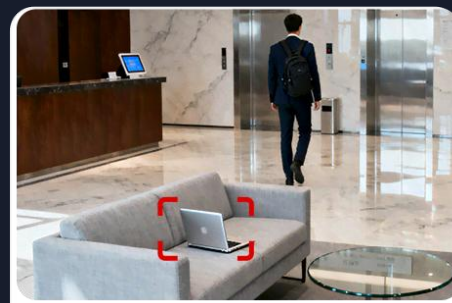

Abandoned Object
Detection