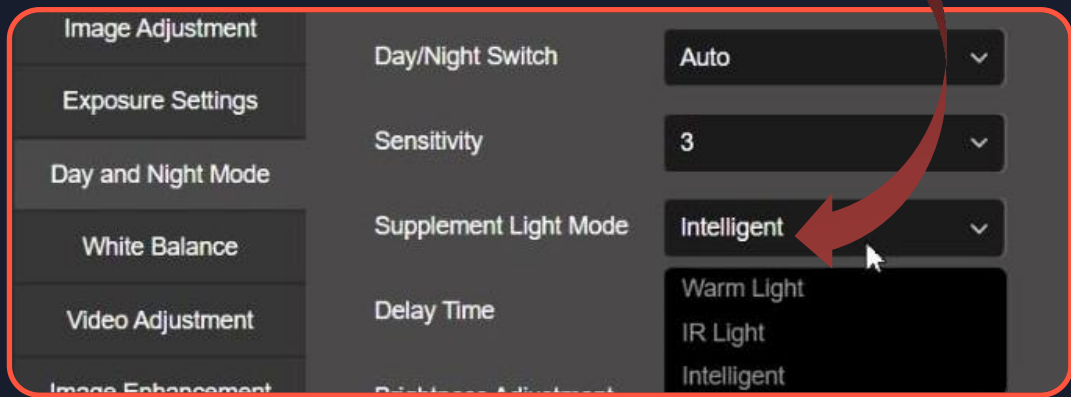

BMSD

BMSC

BMMB

BMMC

BMMD

Smart Hybrid Light

Smart Hybrid Light Configuration

"Configuration" → "Image" → "Supplement Light Mode", including "Intelligent", "Warm Light" and "IR Light".

Test Effect Comparison

Perimeter Protection

Loitering Detection / People Gathering Detection (Based on Human Detection)

Intrusion Detection / Line Crossing Detection / Enter Area / Leave Area (Based on Human and Vehicle Detection)

Loitering Detection

People Gathering Detection

Intrusion Detection

Line Crossing Detection

Enter Area

Leave Area

Intrusion Detection

Line Crossing Detection