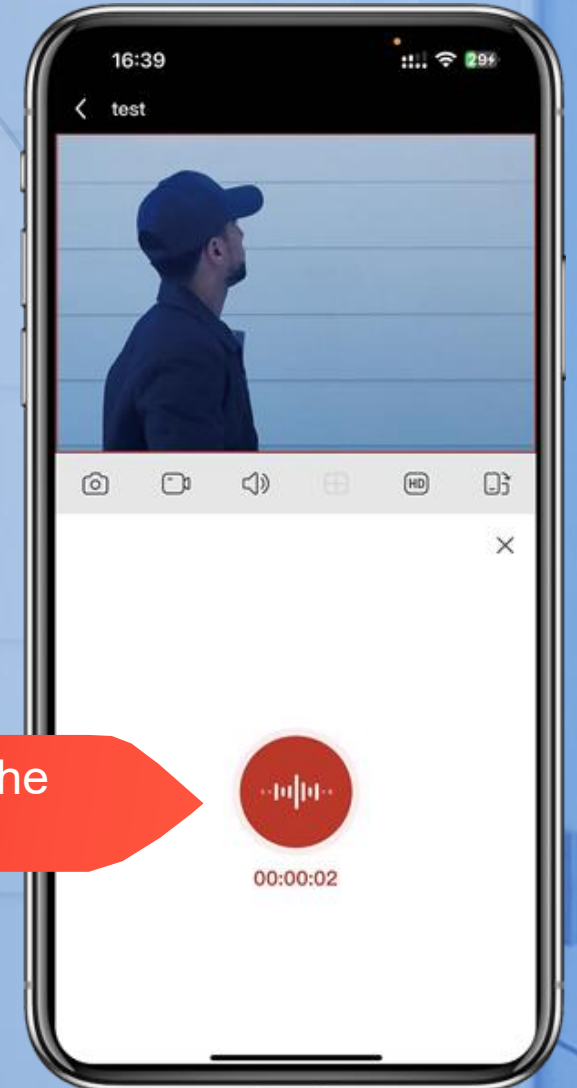

Loitering Detection

People Gathering Detection

Intrusion Detection

Line Crossing Detection

Enter Area

Leave Area

Intrusion Detection

Line Crossing Detection

Enter Area

Leave Area

NEW AI Function

Face Detection & Recognition
Face Comparison
with Longse NVR

Illegal Parking
(based on vehicle shape and
License plates)

Line Crossing Count
(based on human shape&vehicle
detection)

Sound Detection

License Plate Detection
License Plate Recognition

Abandoned Object
Detection

Removed Object
Detection

Scene Change

Heat Map

You have a package.

Two-way Audio

Built-in high-sensitive microphone + high-power speaker dual configuration, remote real-time online communication barrierless.

Please leave it at the door, thank you!

WDR Image Comparison

WDR OFF

only the building can be seen out of the window, the person in the room cannot see clearly