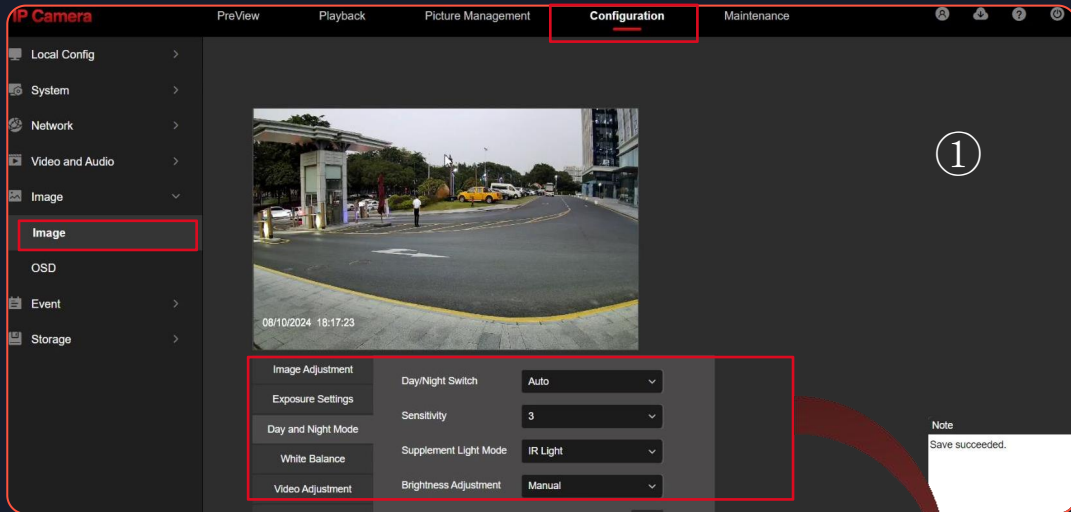

BMSD

BMSC

BMMB

BMMC

BMMD

Smart Hybrid Light

Smart Hybrid Light Configuration

"Configuration" → "Image" → "Supplement Light Mode", including "Intelligent", "Warm Light" and "IR Light".

Test Effect Comparison

Perimeter Protection

Loitering Detection / People Gathering Detection (Based on Human Detection)

Intrusion Detection / Line Crossing Detection / Enter Area / Leave Area (Based on Human and Vehicle Detection)

Loitering Detection

People Gathering Detection

Intrusion Detection

Line Crossing Detection

Enter Area

Leave Area

Intrusion Detection

Line Crossing Detection

Enter Area

Leave Area

NEW AI Function

Face Detection & Recognition
Face Comparison
with Longse NVR

Illegal Parking
(based on vehicle shape and
License plates)

Line Crossing Count
(based on human shape&vehicle
detection)