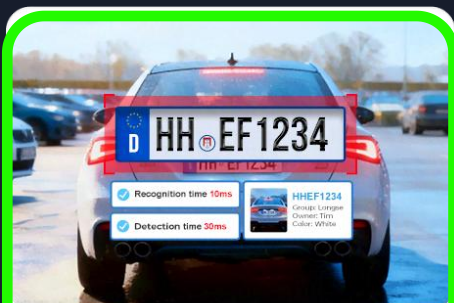

License Plate Detection
License Plate Recognition